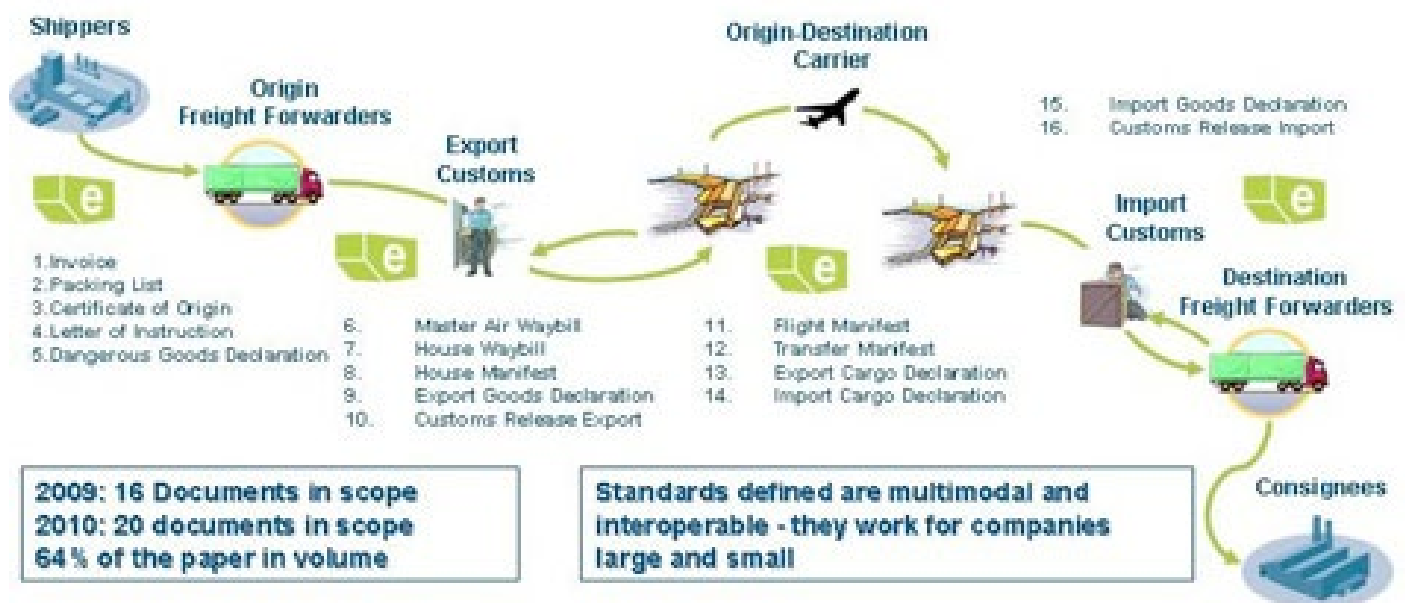

Documentations

Export and import documentation can be complex and daunting.

At Entrust Freight we have an experienced in-house team to deal with all aspects of import and export documentation and customs clearance for your business.

For companies who prefer to outsource their export requirements, we act directly as your export department offering customized solutions to meet the requests of your business and clients, thereby reducing your overheads and staffing needs. As experts in shipping, we offer our professional advice and service, giving a single point of contact for yourself and your consignee.

Our services include:

- Preparation and submission of documentation against letters of credit/bank collections
- Preparation of insurance certificates
- Certificates of origin
- Issuing in house bills of lading
- Worldwide courier service for documentation
- Specialist documentation as required

At Entrust Freight, customer service is paramount to our operations. We make sure you are kept up-to-date at each stage of your shipment, giving you the added assurance of knowing where your cargo is at all times.